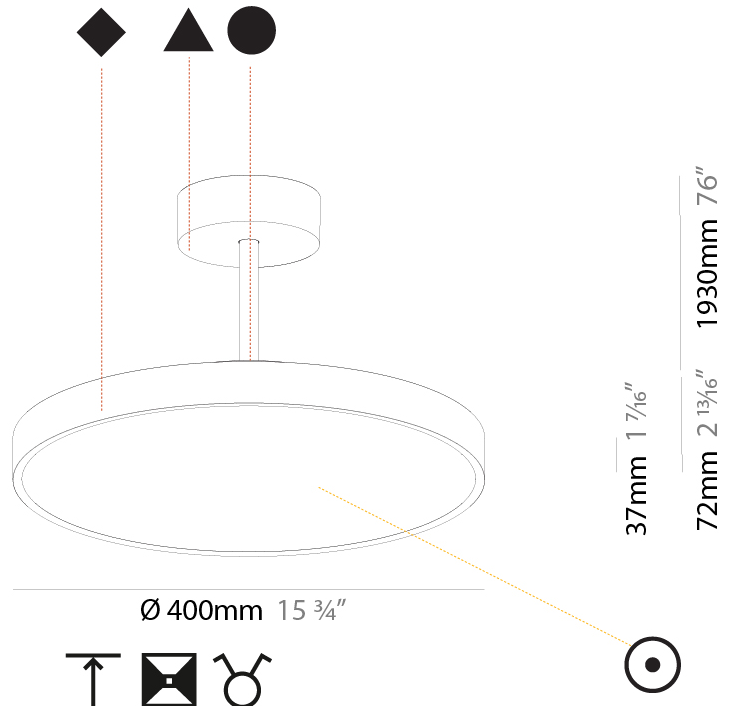

GENERAL

Series: Sign Diva Tube
Subseries: Sign Diva Tube
Brand: Prolicht
Division: Architectural
Mounting Type: Suspension
Mounting Location: Ceiling
Subcategory: Pendant

PHYSICAL

Shape: Round
Diameter (mm): 400
Diameter (in): 15 3/4
Height (mm): 72
Height (in): 2 13/16
Max. Overall Height (mm): 2002
Max. Overall Height (in): 78 13/16
Light Distribution: Direct / Indirect
Weight (kg): 3.314
Weight (lbs): 7.306
Diffuser: PMMA - Opal / Micro-Prism / Sparkling Secret / Vintage Industrial
Fixture Finish: SSR / BKV / CWI / CRY / HAB / UFT / ITA / RUA / FTG / MYG / LOD / PUS / FRO / FUP / KIA / POP / BLS / SPG / MEY / GOH / GUM / CHC / COM / ABZ / JAG / OBR / MOS / ROR
Fixture Material: Extruded Aluminum / Steel

ELECTRICAL

Lamp Type: LED (Zhaga Standard)
Input Wattage (W): 30
Total Output Wattage (W): 27.8
Dimming: Tri-Mode (Non-Dimming and Phase Dimming (120Vac only) and 0-10V Dimming)
Driver Included: Yes
Driver Location: Integrated
Driver Type: Constant Current - Universal
Driver Class: Class 2
Input Voltage (V): 120 - 277
Constant Current (MA): 500 / 350

LED

Color Temperature (*K): 3000 / 3500 / 4000
Max. Delivered Lumen (lm): 3049 / 3019 / 3055 / 3117
Nominal Lumen (lm): 4182 / 4142 / 4189 / 4275
CRI: >90 CRI
Lamp Life (hrs): 50000

OPTICAL

RATINGS AND CERTIFICATIONS

Certified By: Certified for North American Standards
IP rating: IP20

A